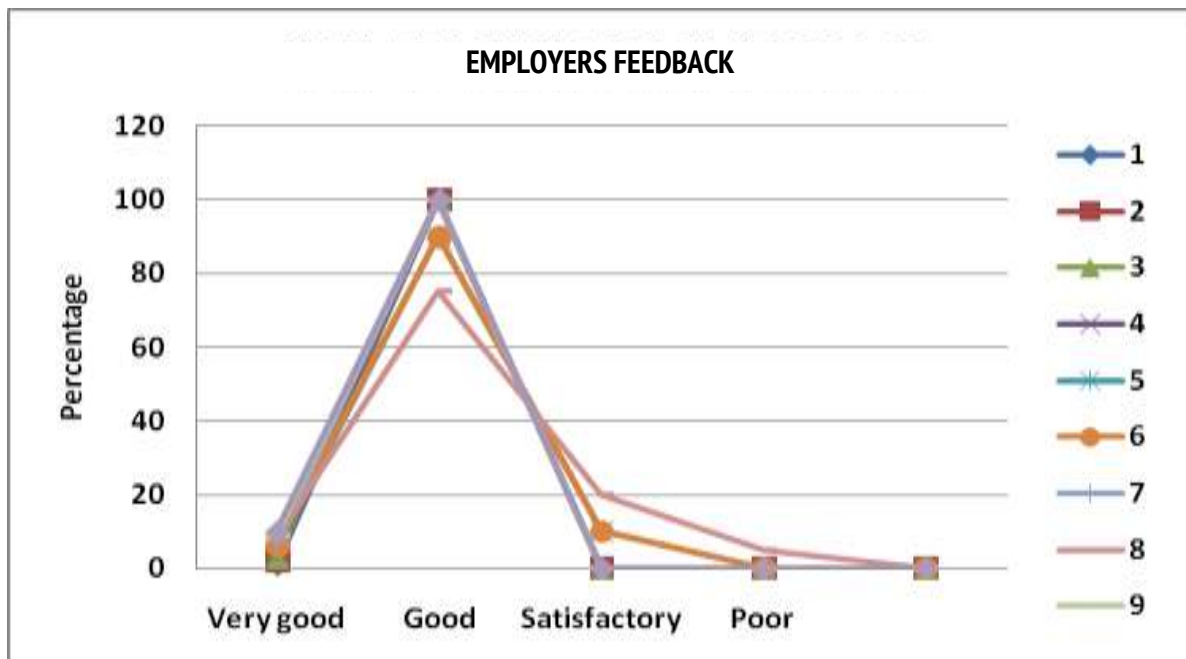

EMPLOYERS FEEDBACK

%	Very good	Good	Satisfactory	Poor
1	100	0	0	0
2	100	0	0	0
3	100	0	0	0
4	100	0	0	0
5	90	10	0	0
6	90	10	0	0
7	100	0	0	0
8	75	20	5	0
9	100	0	0	0
10	100	0	0	0