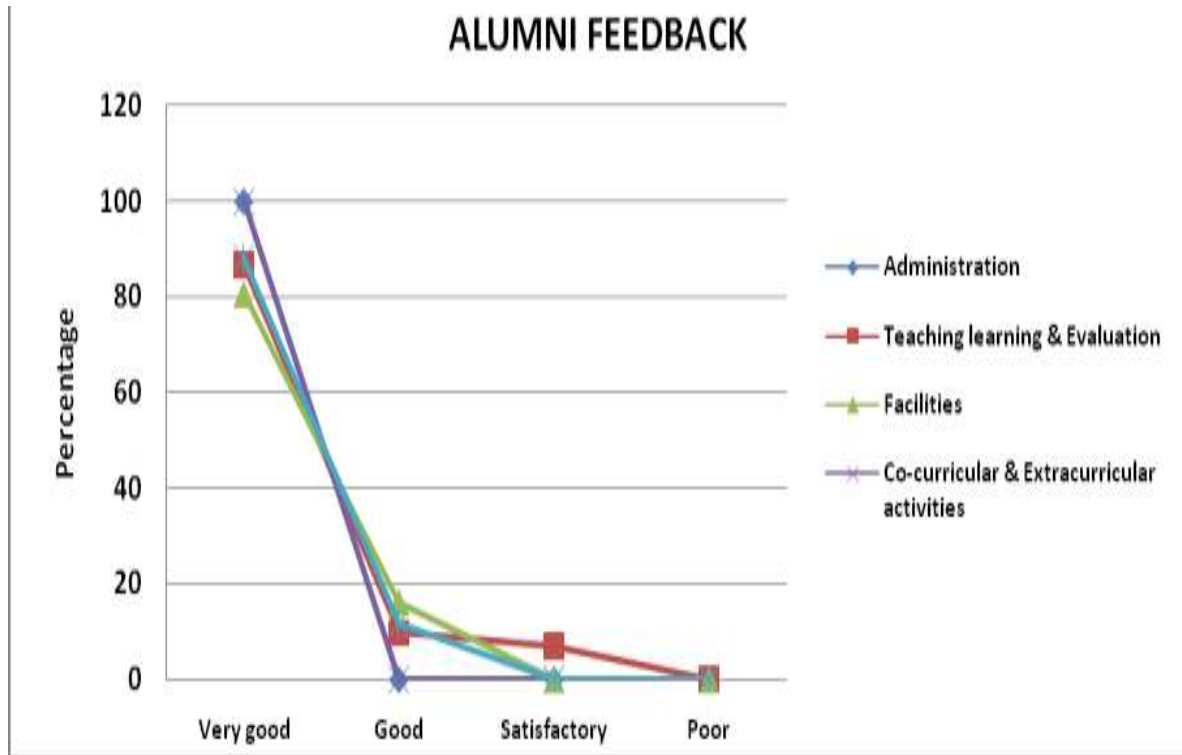

ST. XAVIER'S COLLEGE MAHUADANR

Estd: 2011. Affiliated to Nilamber-Pitamber University, Medininagar

P.O- Mahuadanr, Dist.Latehar, Jharkhand 822119

Accredited with 'B' Grade by NAAC

ALUMNI FEEDBACK

%	Very good	Good	Satisfactory	Poor
Administration	100	0	0	0
Teaching learning & Evaluation	86.56	9.68	7	0
Facilities	80.64	16.13	0	0
Co-curricular & Extracurricular activities	100	0	0	0
Overall rating	88.17	11.83	0	0

Principal
St. Xavier's College
Mahuadanr