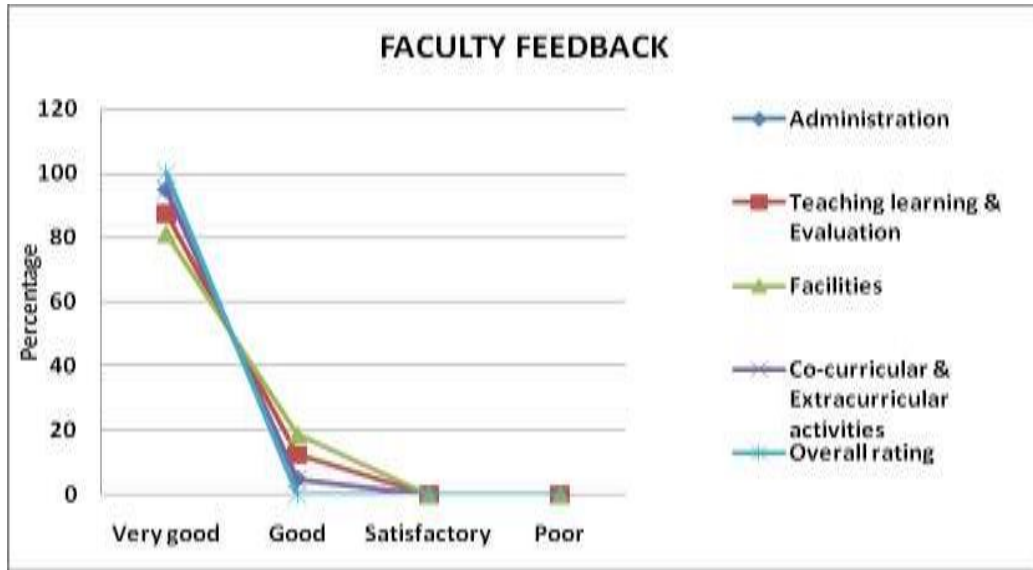

ST. XAVIER'S COLLEGE MAHUADANR

Estd: 2011. Affiliated to Nilamber-Pitamber University, Medininagar

P.O- Mahuadanr, Dist.Latehar, Jharkhand 822119

Accredited with 'B' Grade by NAAC