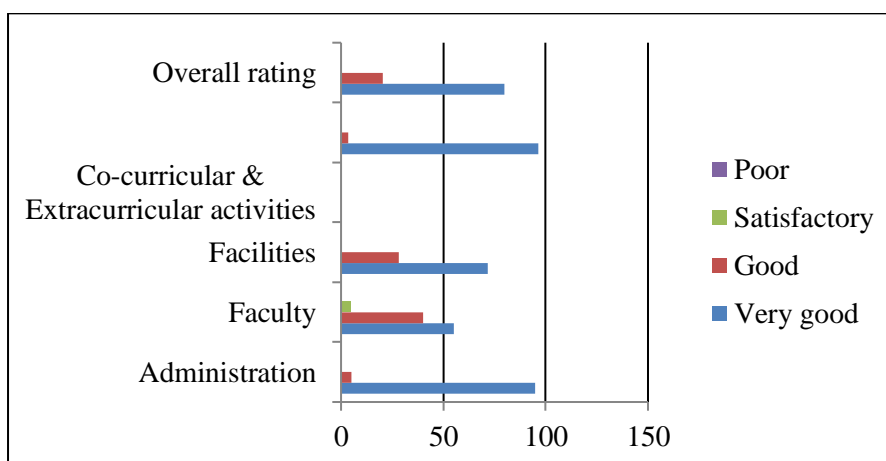

INTERNAL QUALITY ASSURANCE CELL (IQAC)

Feedback 2018-19

STUDENT FEEDBACK

%	Very good	Good	Satisfactory	Poor
Administration	95	5	0	0
Faculty	55.12	40.06	4.82	0
Facilities	71.63	28.37	0	0
Co-curricular & Extracurricular activities	96.40	3.60	0	0
Overall rating	79.8	20.47	0	0

FACULTY FEEDBACK

%	Very good	Good	Satisfactory	Poor
Administration	96	4	0	0
Teaching learning & Evaluation	85.25	14.75	0	0
Facilities	86.14	13.86	0	0
Co-curricular & Extracurricular activities	97	3	0	0
Overall rating	98	2	0	0